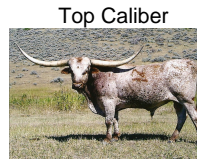

HR AWESOME REB

Date of Birth: 03/17/2017
Registration 1: CI308421
Breeder: KENT & SANDY HARRELL
Owner: Chad & Janell Smith

Courtesy of Justin Rombeck

Total Horn: 94.5000 on 03/02/2022
TTT: 93.0000 on 10/06/2024
Right Base: 12.5000 on 04/21/2021
Base: 11.0000 on 03/14/2019