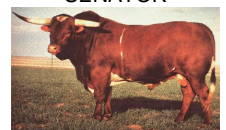

BET THE ROLL

LTL Emperor Equivalent

TOOTSIE ROLL