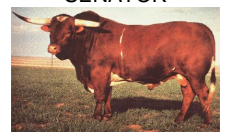

BET THE ROLL

LTL Emperor Equivalent

TOOTSIE ROLL