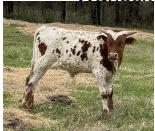

Total Horn: 20.5000 on 04/20/2024
TTT: 18.0000 on 04/20/2024
Right Base: 7.5000 on 04/20/2024
Left Base: 7.5000 on 04/20/2024
Composite: 53.5000 on 04/20/2024

#2348 - RJF Tuffs Rosebud x Warlock