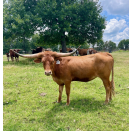

HR PACIFIC ROSE

Date of Birth: 09/11/2022
Registration 1: CI344211
Breeder: Kent & Sandy Harrell
Owner: Kent & Sandy Harrell

Exposed to The Rifleman HR (RHF Sharp Shooter x LLL Rosemary) for a Fall 2024 calf.

Total Horn: 55.0000 on 04/19/2024
TTT: 48.0000 on 04/19/2024
Right Base: 11.5000 on 04/19/2024
Left Base: 11.5000 on 04/19/2024
Composite: 126.0000 on 04/19/2024

HR PACIFIC ROSE