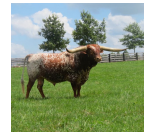

Courtesy of Harrell Ranch

**HR REBS HOT STUFF**

Date of Birth: 07/14/2021

Exciting young daughter of Rebel HR over a daughter of California Chrome LR who is right at 90" TTT and weighing at a ton. Chromes Dam is a huge framed daughter of Concealed Weapon and goes back to ZD Double Star making her double-bred Starlight. On her dam side you will find JP Grand Anne, Awesome Alamo, and Sequela, a 3/4 sister to JR Grand Slam. We have her bred to The Rifleman HR for an Spring 2025 calf.

J.R. GRAND SLAM

LLL ROSEMARY

WS JAMAKIZM

LR Fembot

HOT PLAYBOY

AWESOME SEQUELA PC251