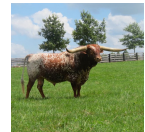

HOT PLAYBOY