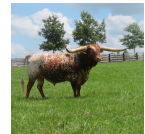

HOT PLAYBOY