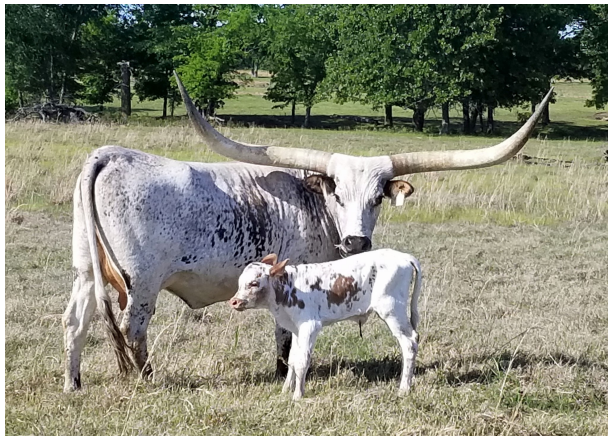

#2124 - Southern Amber x Pacific Cow

Date of Birth: 05/13/2021
Breeder: Kent & Sandy Harrell
Owner: Kent & Sandy Harrell

Courtesy of Harrell Ranch