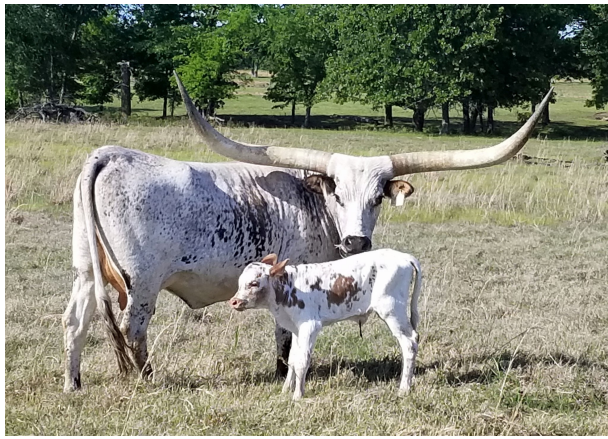

**#2124 - Southern Amber x Pacific Cow**

**Date of Birth:** 05/13/2021  
**Breeder:** Kent & Sandy Harrell  
**Owner:** Kent & Sandy Harrell

Courtesy of Harrell Ranch