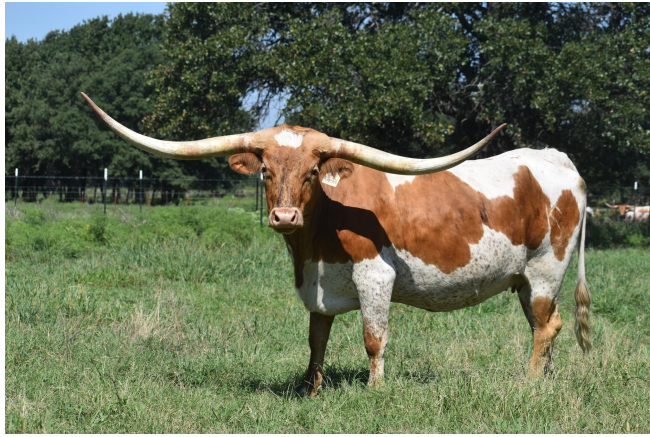

HR Rio Reb

Date of Birth: 09/12/2019
Breeder: Kent & Sandy Harrell
Owner: Kent & Sandy Harrell

Courtesy of Justin Rombeck

Heifer calf at side x Warlock HR born 9-17-24.

Total Horn: 97.0000 on 12/03/2024
TTT: 83.0000 on 12/03/2024
Right Base: 12.7500 on 04/20/2024
Left Base: 12.7500 on 04/20/2024
Composite: 201.7500 on 04/20/2024

HR Rio Reb