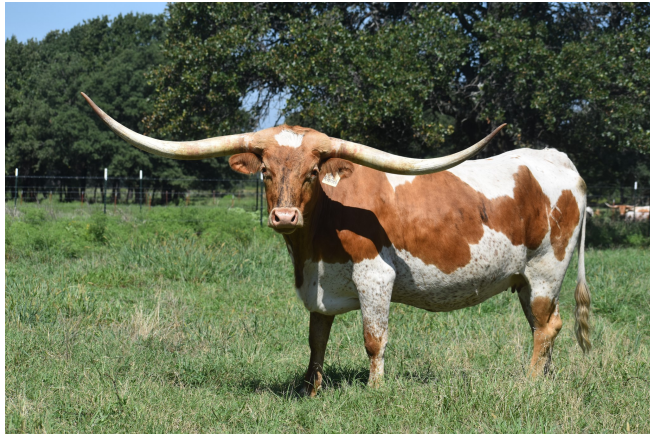

**HR Rio Reb**

**Date of Birth:** 09/12/2019  
**Breeder:** Kent & Sandy Harrell  
**Owner:** Kent & Sandy Harrell

Courtesy of Justin Rombeck

Heifer calf at side x Warlock HR born 9-17-24.

**Total Horn:** 95.0000 on 04/20/2024  
**TTT:** 81.2500 on 04/20/2024  
**Right Base:** 12.7500 on 04/20/2024  
**Left Base:** 12.7500 on 04/20/2024  
**Composite:** 201.7500 on 04/20/2024

HR Rio Reb