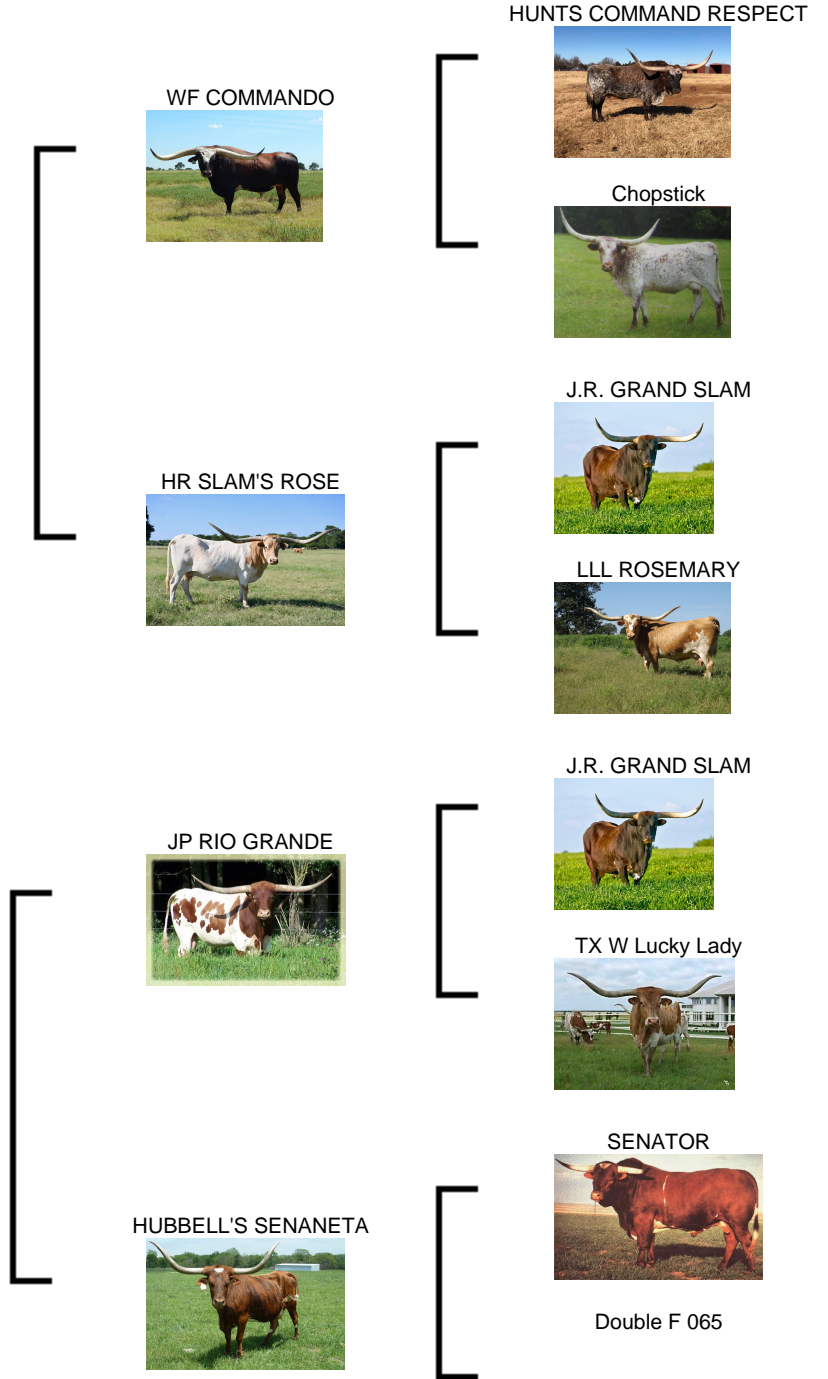

HR Rebel Senadora

Date of Birth: 02/26/2018
Registration 1: CI316670*
Breeder: Kent & Sandy Harrell
Owner: Terry and Sherri Adcock

Courtesy of TS Adcock Longhorns

This pretty red and white cow has color, horn and conformation. Senadora brings Rebel HR, Slam's Rose, Hunts Command Respect and JR Grand Slam to her pedigree. Her mama is a large framed Hubbell bred JP Rio Grande daughter. Senadora has Gunman, Lamb's Power Play, Senator & Overwhelmer, along with some Butler blood which combine to make for an intriguing pedigree. Senadora is the dam of our current herd sire,

Total Horn: 69.0000 on 08/31/2020
TTT: 82.8750 on 06/23/2024
Base: 11.0000 on 03/03/2020
Composite: 130.0000 on 08/31/2020

HR Rebel Senadora

REBEL HR

HR SENADORA

WF COMMANDO

HR SLAM'S ROSE

JP RIO GRANDE

HUBBELL'S SENANETA

HUNTS COMMAND RESPECT

Chopstick

J.R. GRAND SLAM

LLL ROSEMARY

J.R. GRAND SLAM

TX W Lucky Lady

SENATOR

Double F 065